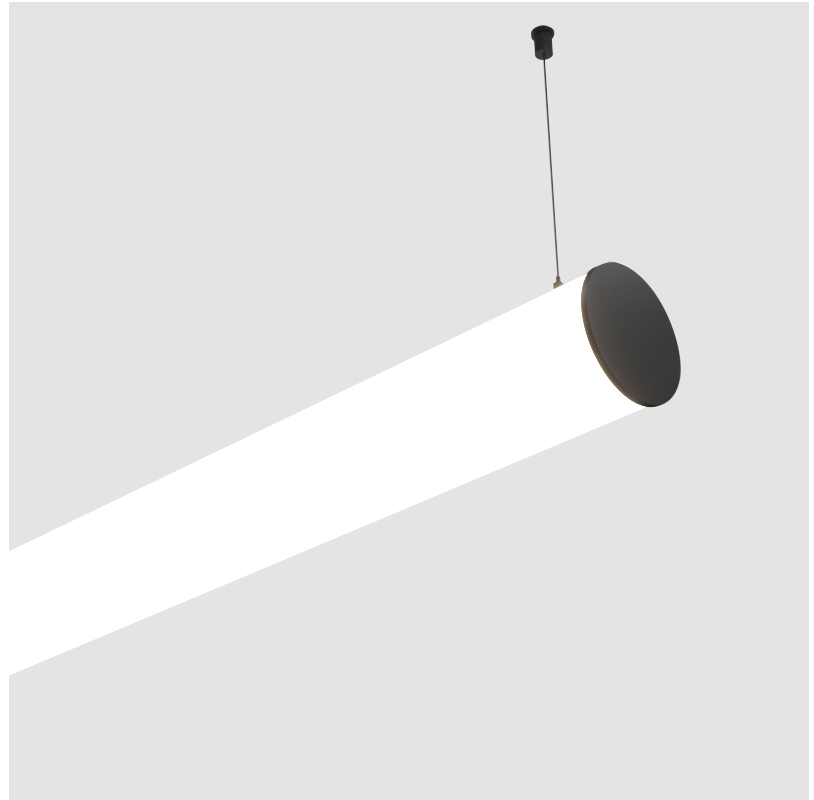

GENERAL

Series: Bunga
Brand: Prolicht
Division: Architectural
Mounting Type: Suspension
Mounting Location: Ceiling
Subcategory: Profile

PHYSICAL

Shape: Cylinder
Length (mm): 1740
Length (in): 68 ½
Width (mm): 115
Width (in): 4 ½
Height (mm): 115
Height (in): 4 ½
Light Distribution: Omnidirectional
Weight (kg): 5.492
Weight (lbs): 12.107
Diffuser: PMMA - Opal
Fixture Finish: SSR / BKV / CWI / CRY / HAB / LAG / UFT / ITA / RUA / RUR / MIC / FTG / MYG / TWT / LOD / PUS / FRO / FUP / KIA / POP / BLS / SPG / MEY / GOH / GUM / CHC / COM / ABZ / JAG / OBR / MOS / ROR
Fixture Material: Aluminum
Cable Details: 2000mm or 6000mm Transparent Cable

ELECTRICAL

Lamp Type: LED (Zhaga Standard)
Input Wattage (W): 30
Total Output Wattage (W): 24 / 19.2 (3500K)
Dimming: Non-Dimming / Phase Dimming (120Vac only) / 0-10V Dimming
Driver Included: Yes
Driver Location: Integrated
Driver Type: Constant Current - 120 / 277Vac
Driver Class: Class 2
Input Voltage (V): 120 - 277
Constant Current (MA): 350 / 600 (3500K)

LED

Color Temperature (°K): 3000 / 3500 / 4000
Max. Delivered Lumen (lm): 3320 / 3440 / 3510
CRI: >80 CRI
Lamp Life (hrs): 50000

OPTICAL

RATINGS AND CERTIFICATIONS

Certified By: Certified for North American Standards
IP rating: IP20