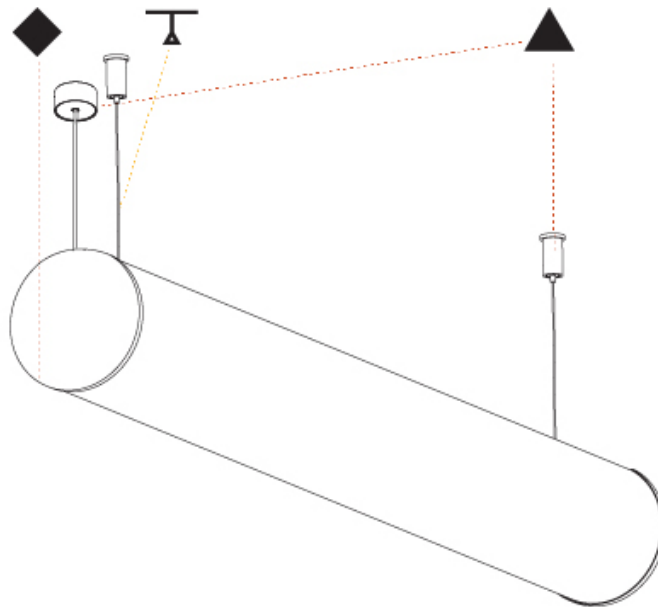

PROJECT _____

TYPE _____

SPECIFIER _____

QUANTITY _____

DATE _____

A