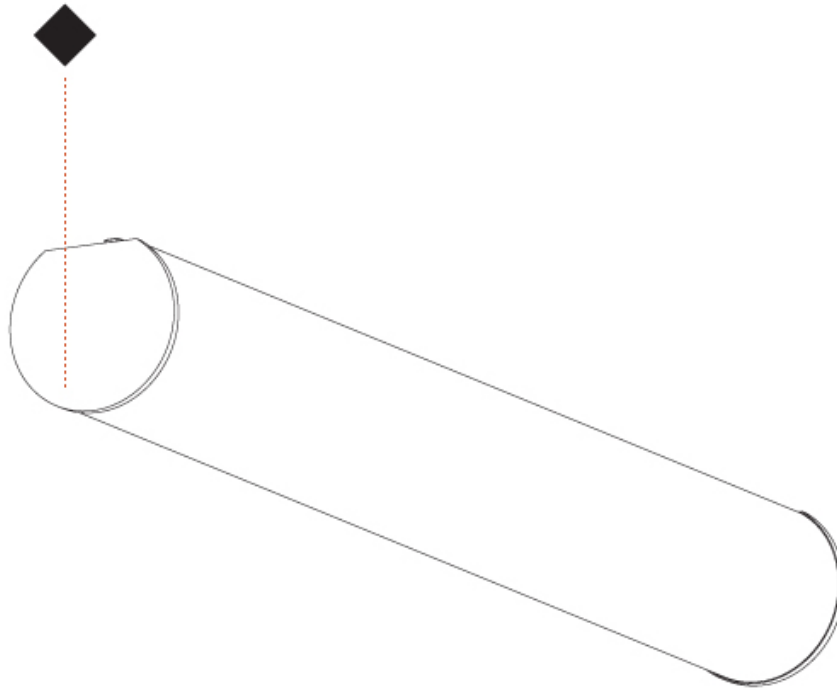

BUNGA SURFACE

A3D121-

PROJECT

TYPE

SPECIFIER

QUANTITY

DATE