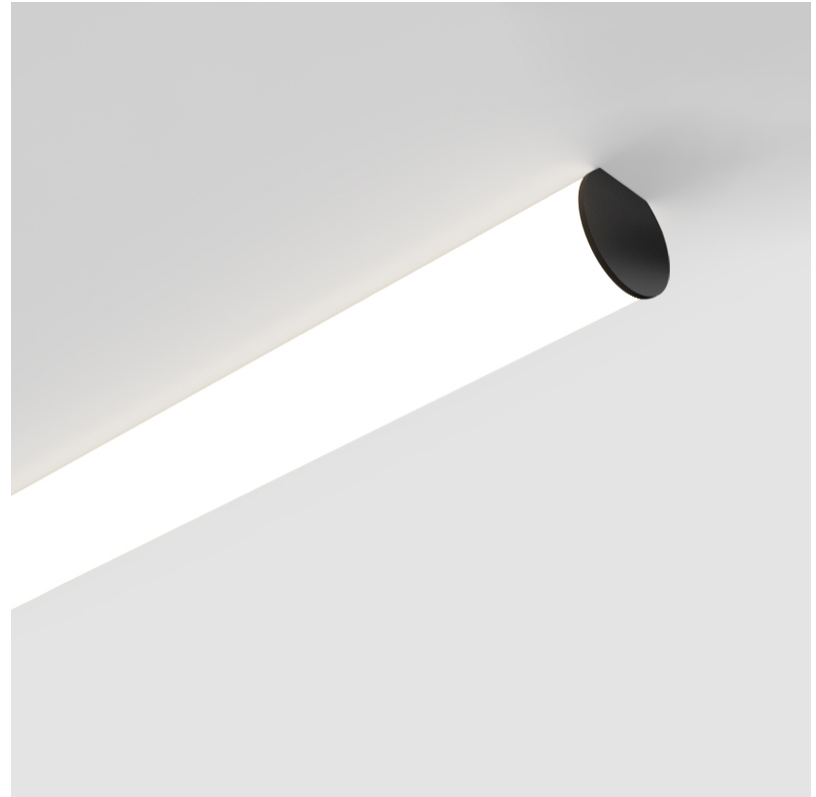

1. To build a product code in our configurator select the specify button on the base model # product page
2. To build a manual product code on this datasheet choose from the options listed below in blue font and add the suffix to the base model #

GENERAL

Series: Bunga
Brand: Prolicht
Division: Architectural
Mounting Type: Surface
Mounting Location: Ceiling
Subcategory: Profile

PHYSICAL

Shape: Cylinder
Diameter (mm): 115
Diameter (in): 4 1/2
Length (mm): 1740
Length (in): 68 1/2
Height (mm): 108
Height (in): 4 1/4
Light Distribution: Omnidirectional
Weight (kg): 5.138
Weight (lbs): 11.327
Diffuser: PMMA - Opal
Fixture Finish: SSR / BKV / CWI / CRY / HAB / LAG / UFT / ITA / RUA / RUR / MIC / FTG / MYG / TWT / LOD / PUS / FRO / FUP / KIA / POP / BLS / SPG / MEY / GOH / GUM / CHC / COM / ABZ / JAG / OBR / MOS / ROR
Fixture Material: Aluminum

ELECTRICAL

Lamp Type: LED (Zhaga Standard)
Input Wattage (W): 30
Total Output Wattage (W): 24 / 19.2 (3500K)
Dimming: Non-Dimming / Phase Dimming (120Vac only) / 0-10V Dimming
Driver Included: Yes
Driver Location: Integrated
Driver Type: Constant Current - 120 / 277Vac
Driver Class: Class 2
Input Voltage (V): 120 - 277
Constant Current (MA): 350 / 600 (3500K)

LED

Color Temperature (°K): 3000 / 3500 / 4000
Max. Delivered Lumen (lm): 3320 / 3440 / 3510
CRI: >80 CRI
Lamp Life (hrs): 50000

OPTICAL

RATINGS AND CERTIFICATIONS

Certified By: Certified for North American Standards
IP rating: IP20